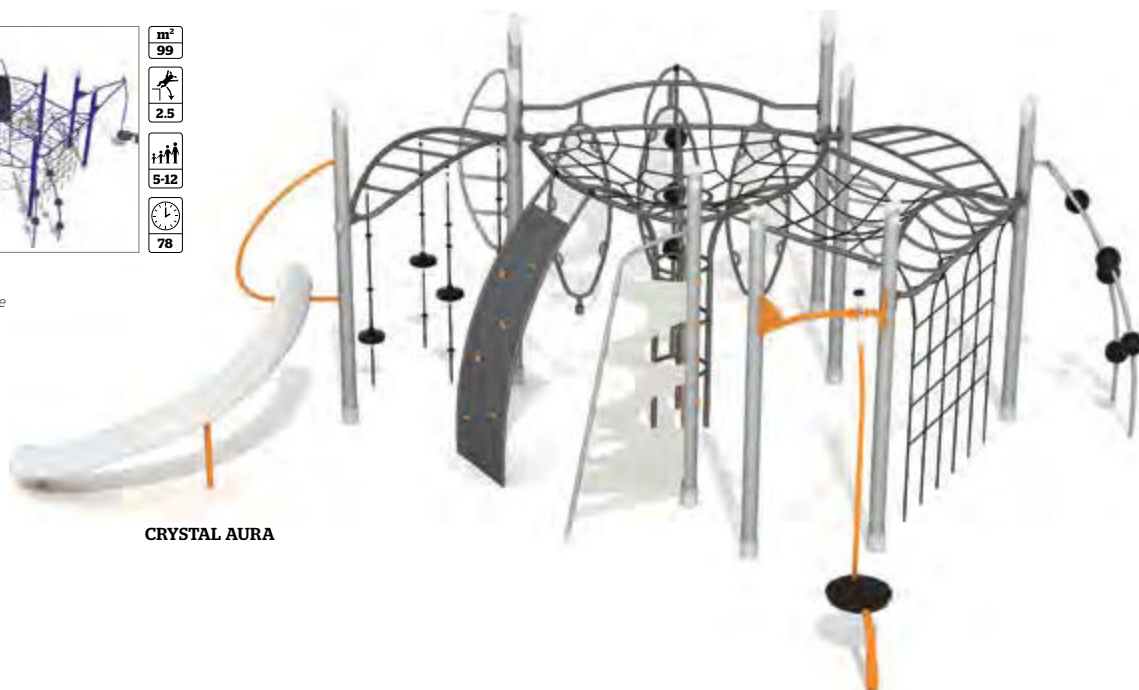

Crystal AURA

8030548 S Blue
11,6 x 11,5

CRYSTAL AURA

The Agito Aura is equipped with coloured LED lights that light up at dusk and create an ambiance during the dark hours, stretching the number of hours that the equipment can be used. This is especially valuable in countries where the length of daylight changes considerably with the seasons. Or where it is too hot to play in the daytime.

The centre of attention

The shimmering Aura lights create an exciting focal point in any play environment.

The lights are placed on top of each post and in the rotation moulded play functions, like the tubular slide. They shift in four colours in an inviting, vibrant play of light.

Aura is available for Igloo, Corro, Q, Vox and Crystal.

Technical information

Waterproof plastic covered LED lights in 4 different colours. Powered by low voltage electricity (24V). The power source should be placed at a maximum of 5 meters from the Agito Aura.