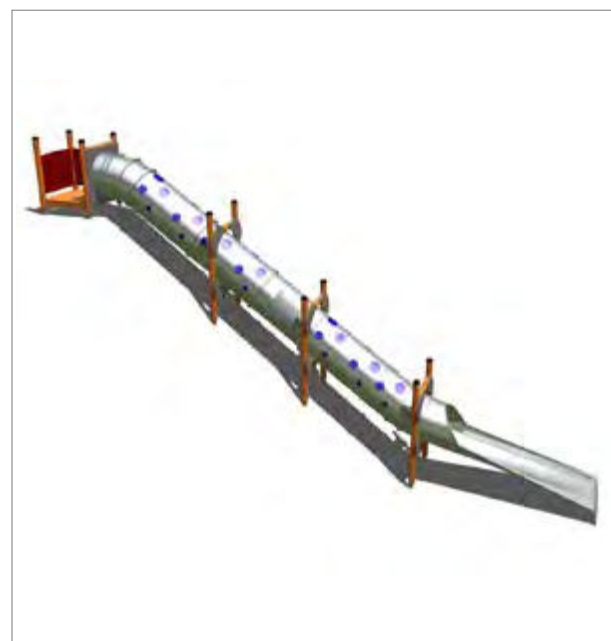

m²
52

<0.6

5-12

30

Tubular Slide Rider 11,0x4,7m

8001205 S Straight for Slope
4,1 x 14,0