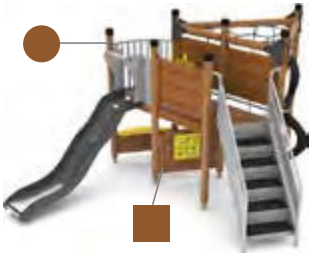

PRODUCT GROUP:

MATERIAL:

COLOURS:

ANCHORING:

UniPlay

Wood

Bark brown	Light green	NCS S 6035 B60G	NCS S 5040 Y90R
Bark brown	Dark green	NCS S 3050 Y10R	NCS S 8005 G20Y
Bark brown	Bark brown	NCS S 3050 Y10R	NCS S 8505 B20G
Bark brown	Red	NCS S 3050 Y10R	NCS S 3050 Y10R
		NCS S 3050 Y10R	NCS S 5040 Y90R

Wood/Steel/HPL

NCS S 3050 Y10R	RAL 3003
	NCS S 5000 N
	RAL 3003

Steel/HPL

NCS S 3500	NCS S 0585Y30R
	NCS S 5000N
	NCS S 0585Y30R

Steel

NCS S 3500	NCS S 0585Y30R
	NCS S 3500
	NCS S 0585Y30R
	RAL 3003