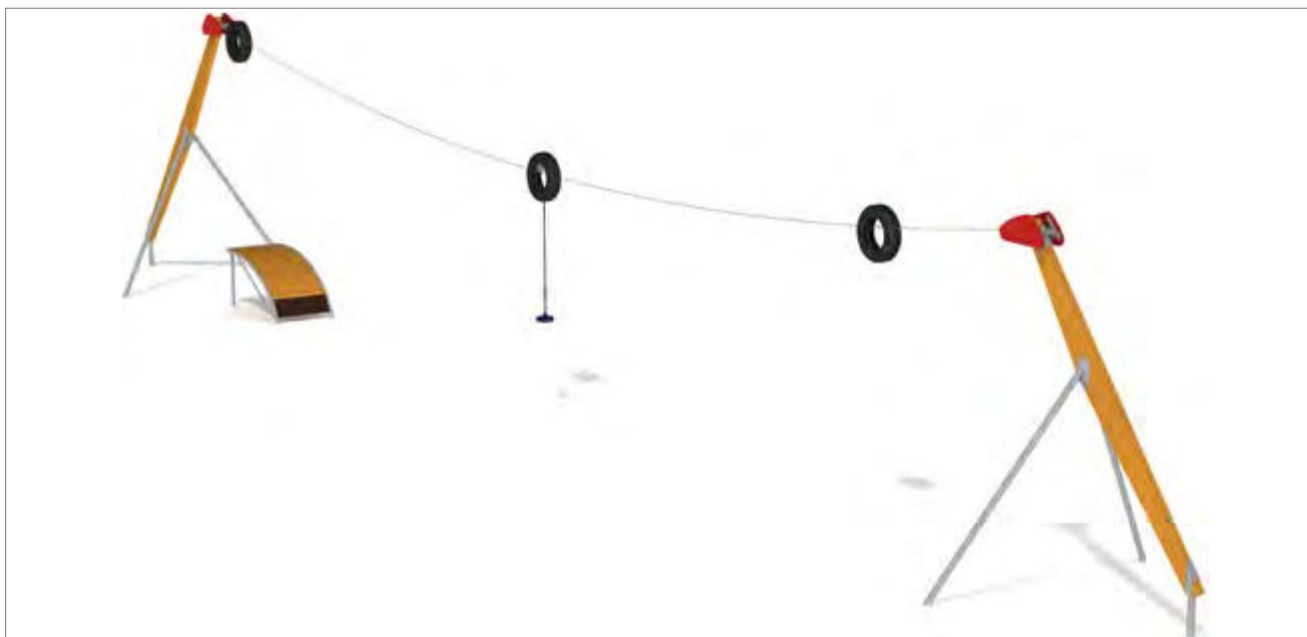

Steel Crows Nest Ohoy
8002554 CC
⊕ 5,4 x 6,1

Cableway Dino

- 8002501 **CC** One way with platform
- 8002503 **CC** Two ways with platform
- 8002507 **CC** One way w/o platform
- 8002509 **CC** Two ways w/o platform

⊗ 4,1 x 23,0