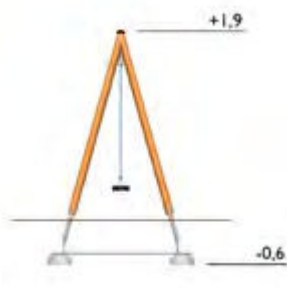

Swing set, wood
Sunken foundation