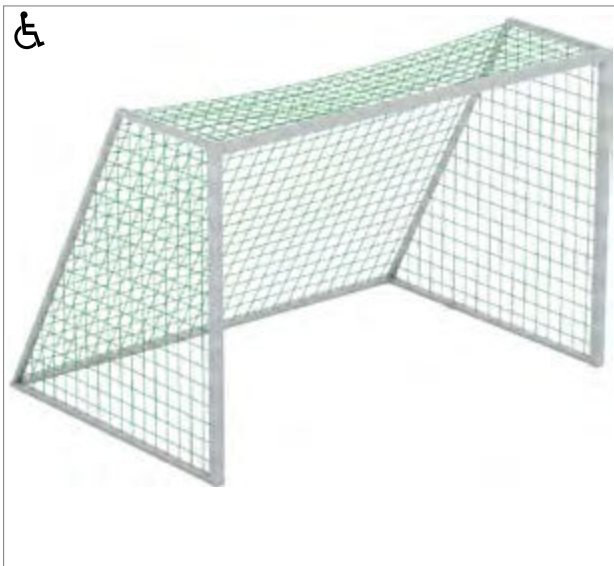

Goal Net
8000647 4mm, Green
⚡ 3,0 x 2,0 x 2,0

Junior Soccer Goal Posts
8003482 Excl. Net
⚡ 3,0 x 2,0 x 2,0