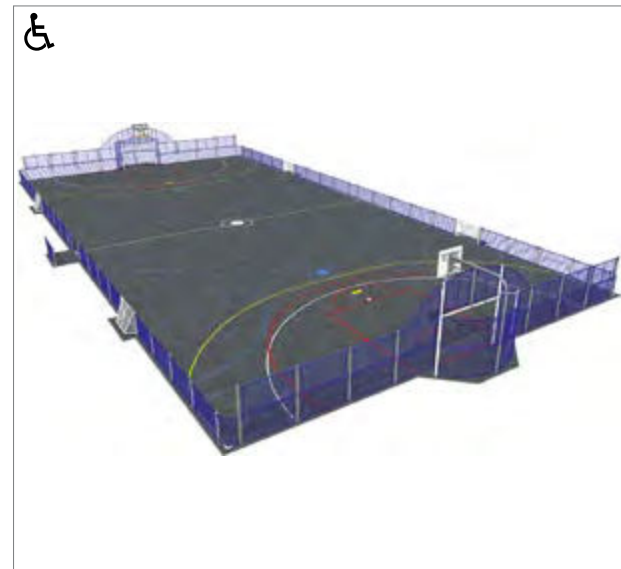

m²
275
⌚
144

Arena Atlanta
 8019745 CC
 ⚙️ 23,0 x 14,6 x 4,0

m²
447
⌚
160

Arena Miami
 8019756 CC
 ⚙️ 30,1 x 16,0 x 4,0

m²
836
⌚
160

Arena Sweden
 8019744 CC
 ⚙️ 43,0 x 21,8 x 4,0

Meeting Points

1 Cell, Plastic seat