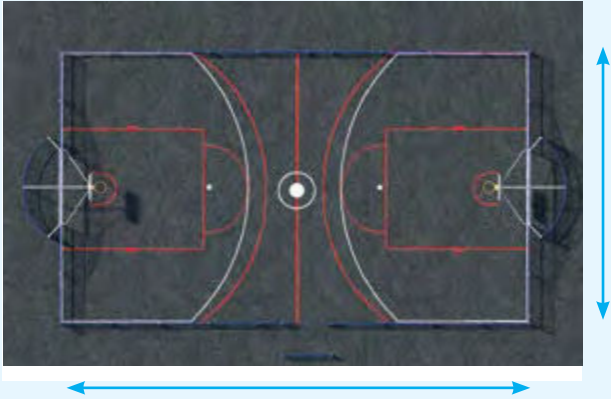

Build your own HAGS ARENA

1.

Establish the playing zone.